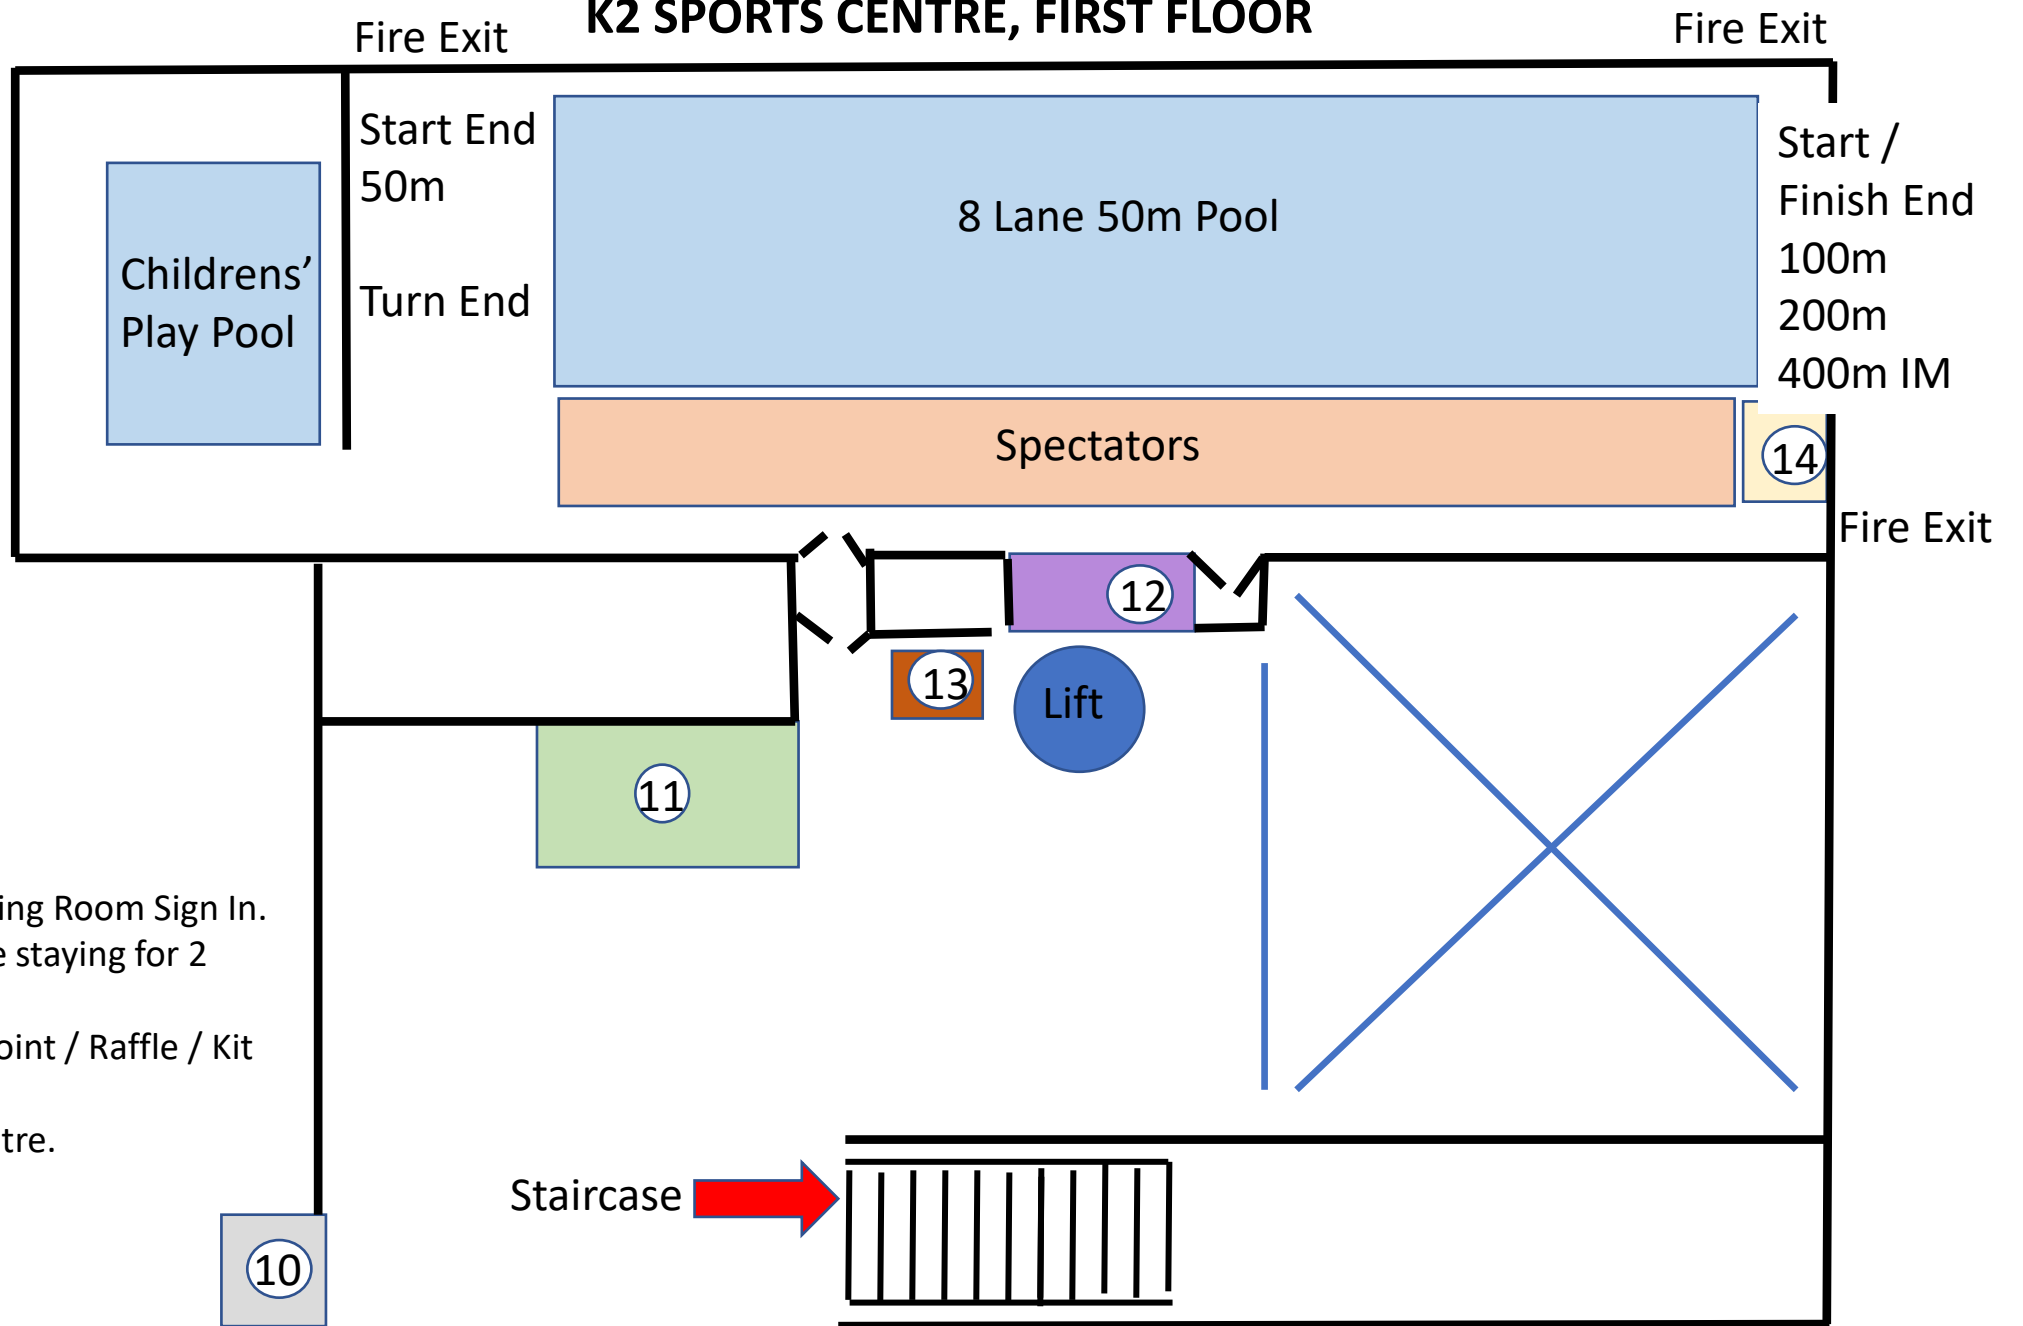

- 1 K2 Sports Centre Reception.
- 2 K2 Café.
- 3 WSC Welcome Desk.
- 4 MailSport Swimming Stand.
- 5 Swimmers Changing Rooms / Toilets / Lockers.
- 6 Swimmers, Coaches, Team Managers, Officials, Non-Tech Volunteers access to pool.
- 7 Medal Desk / Withdrawal Desk.
- 8 Coaches, Team Managers, Officials, Volunteers' drink & snacks area. Pre-ordered collection point for Coaches & Team Manager Lunches.
- 9 Computer Centre.
- 10 Water fountain.

Entrance

Staircase

NOT TO SCALE

K2 SPORTS CENTRE, FIRST FLOOR

KEY

- 10 Toilets
- 11 K2 Coffee Shop
- 12 Referees, Officials Meeting Room Sign In. Drinks & Lunch for all those staying for 2 sessions.
- 13 Audience Entry Check Point / Raffle / Kit Sale
- 14 Audio & Announcer Centre.

NOT TO SCALE